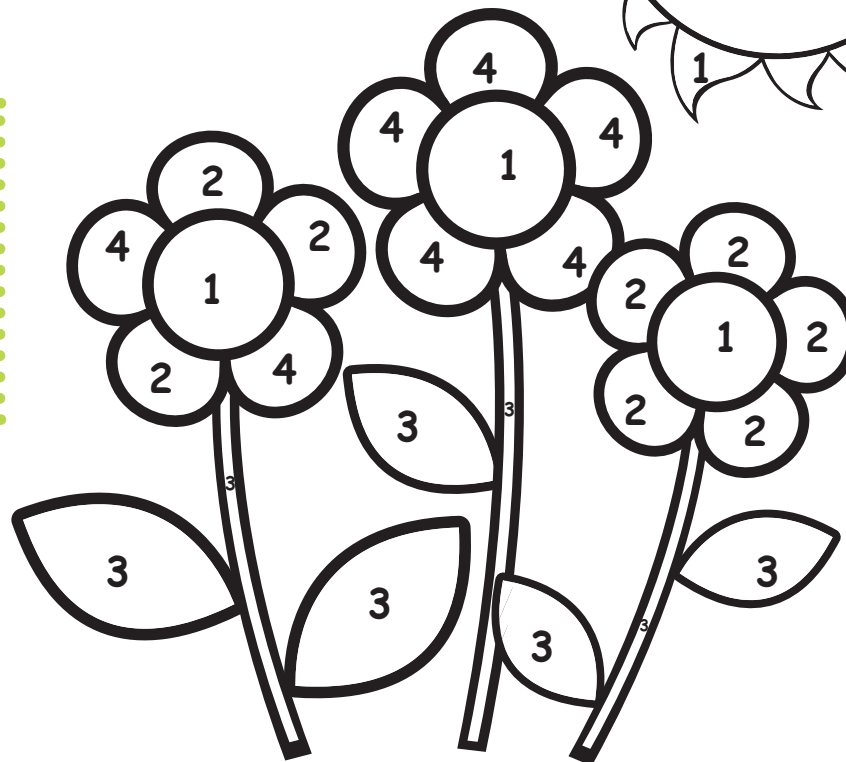

SPRING MVT 1

BY VIVALDI

Name: _____

Grade: _____

Sun/Flower Centers (1)

Yellow = Strings
 Red = Woodwinds
 Pink = Percussion

Flower Petals (2)

Pink = Loud
 Blue = Quiet
 Purple = Both

Leaves/Stems (3)

This song makes me feel:
 Green = Happy
 Orange = Sad
 Red = Angry
 Blue = Calm

Flower Petals (4)

Orange = Yes, I love this song
 Pink = No, I don't like it