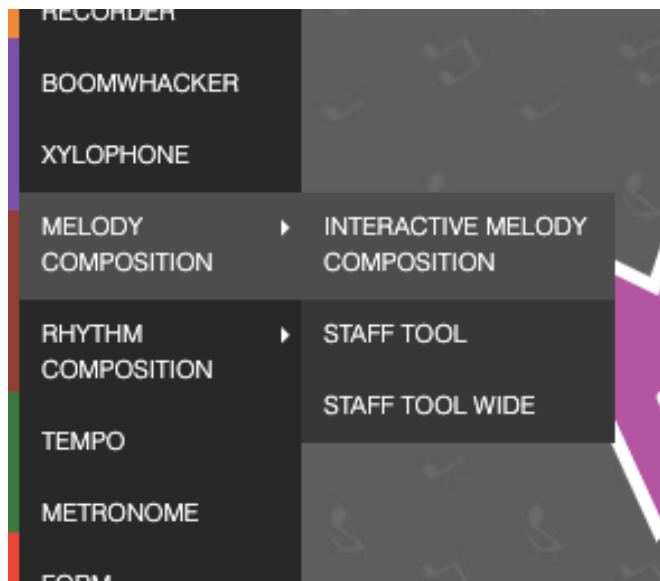

1st Grade Music

Lesson #11 for week: 5/4/20

Directions to listening activity on

www.musicplayonline.com

1. Go to www.musicplayonline.com
2. On the left side of the screen click “Melody Composition” and then select “Interactive Melody Composition”.

3. Click on “Level 2”

Create your own song! Have fun!

-Mrs. Murphy☺